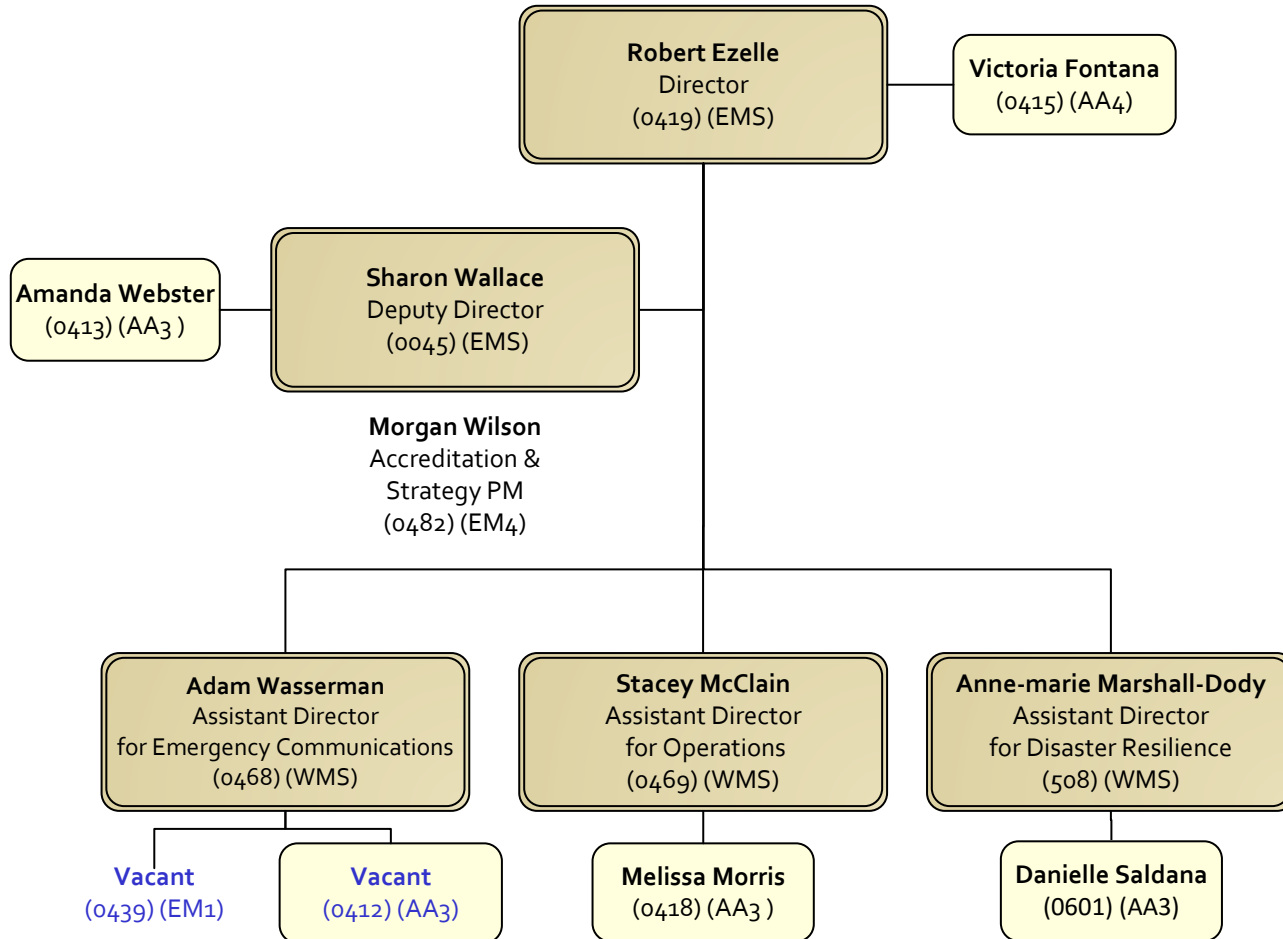

# Washington State Military Department Emergency Management Division

Updated: January 14, 2024

Robert Ezelle  
Director

**Emergency Management Division  
Financial Operations Section**

# Emergency Management Division Emergency Communications Unit