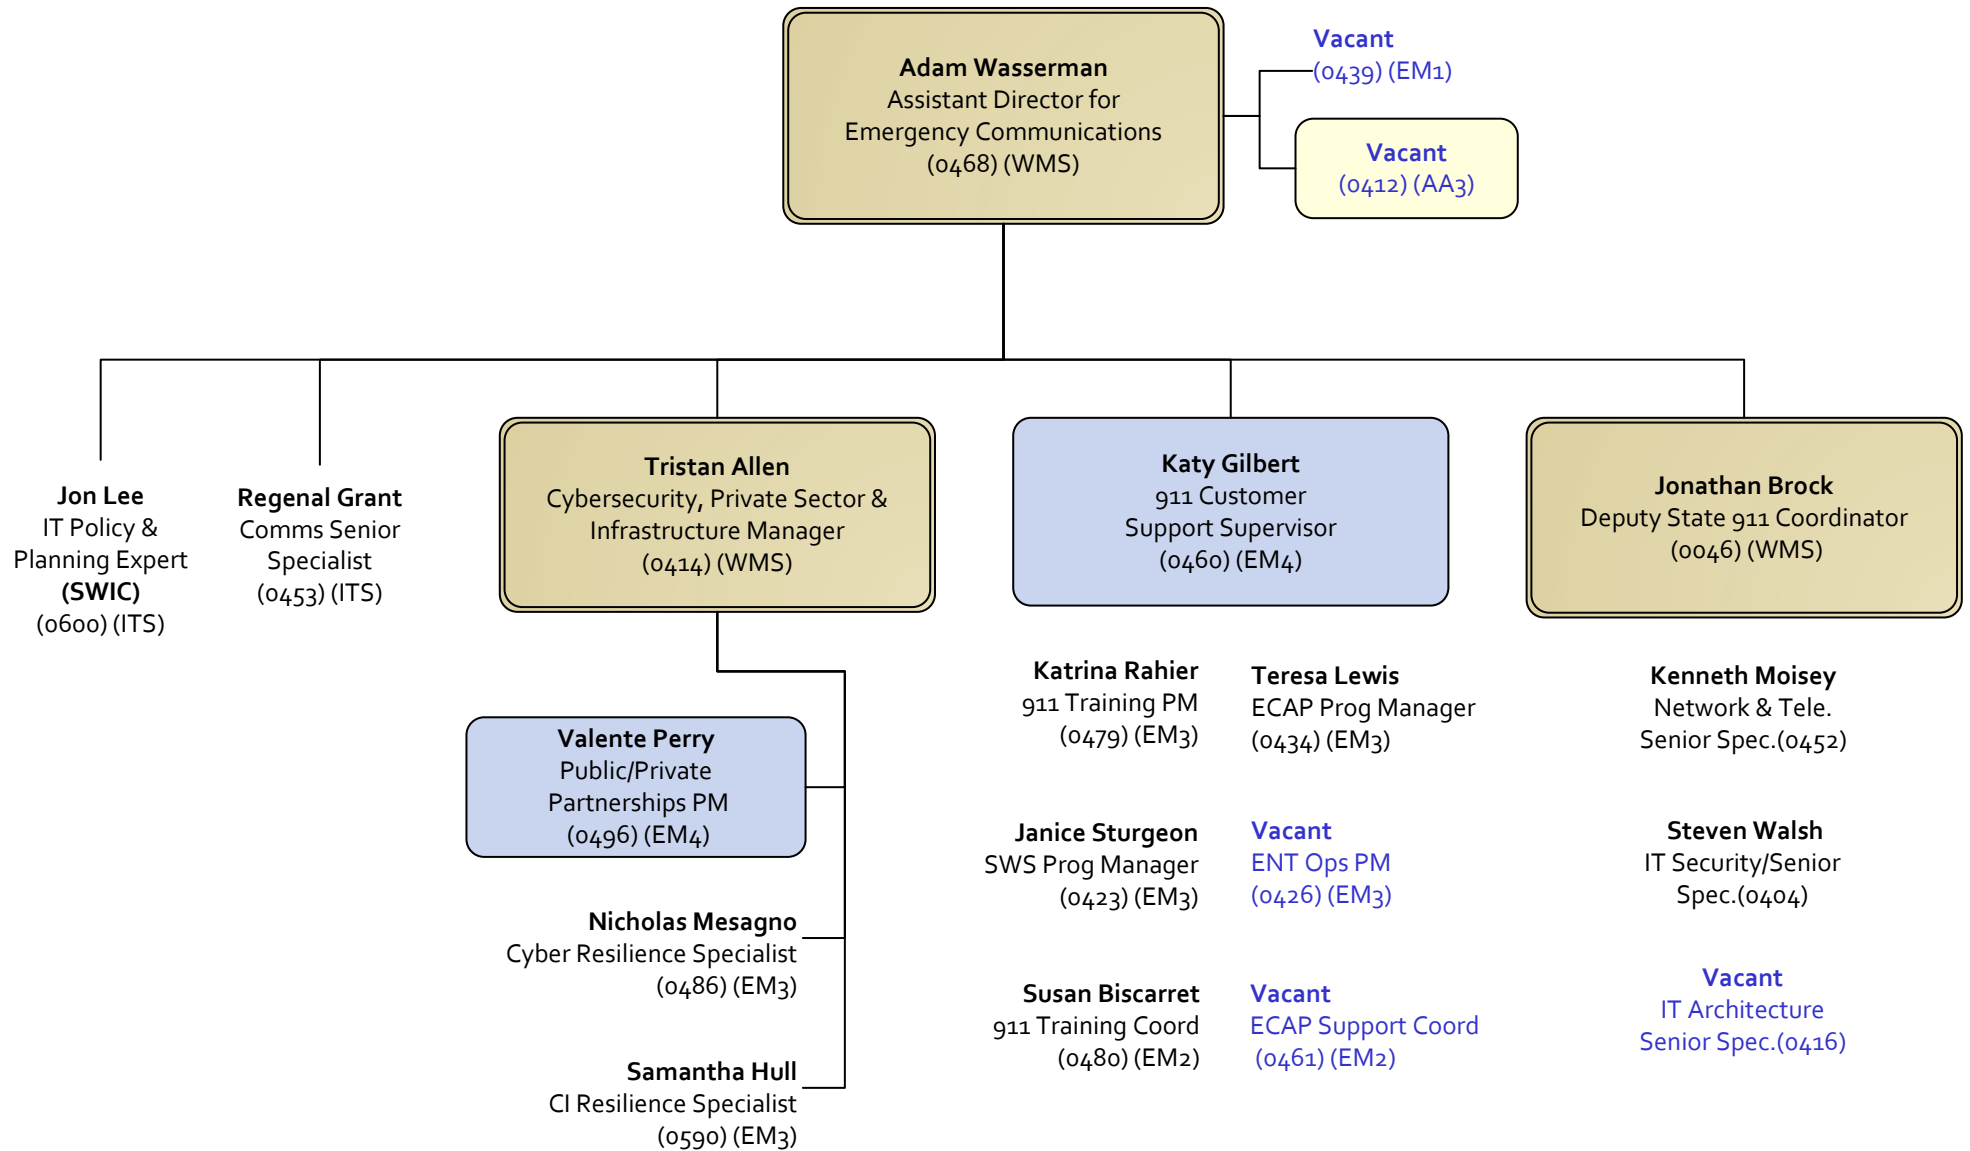

# Washington State Military Department Emergency Management Division

Updated: January 14, 2024

Robert Ezelle  
Director

**Emergency Management Division  
Financial Operations Section**

# Emergency Management Division Emergency Communications Unit

# Emergency Management Division Operations Unit Overview

**Emergency Management Division  
Operations Unit  
Human Services Program**

**Emergency Management Division  
Operations Unit  
Public Assistance Program**