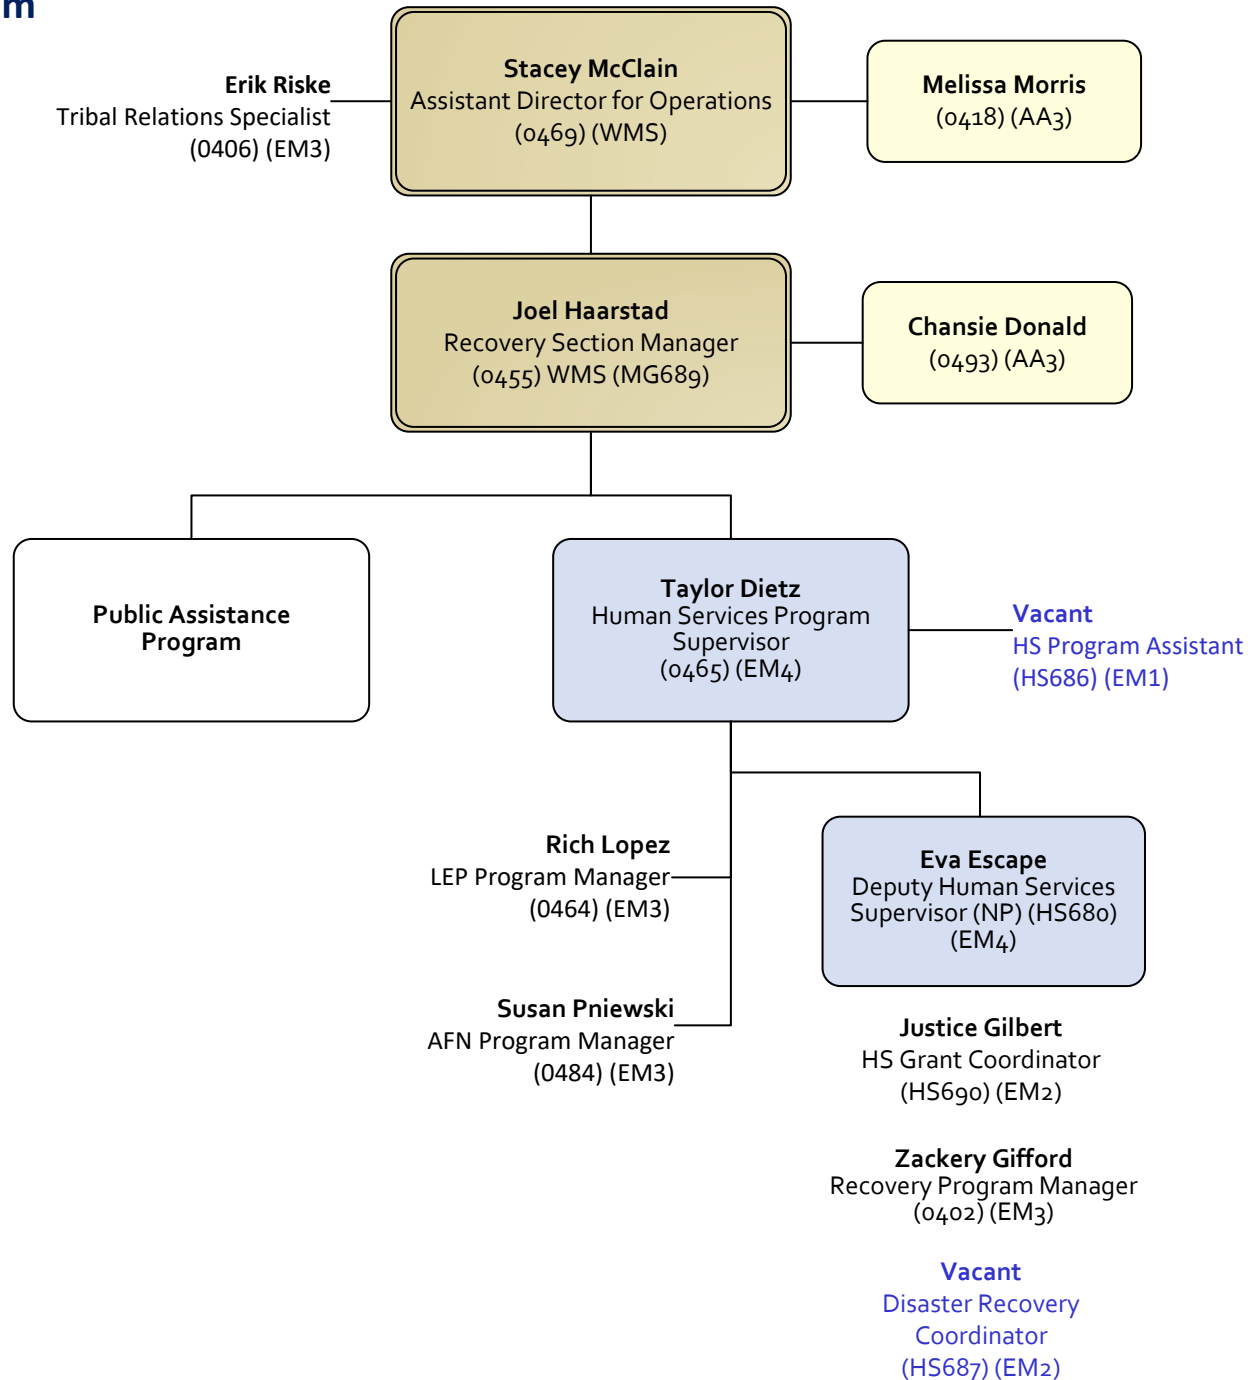

# Washington State Military Department Emergency Management Division

Updated: January 14, 2024

Robert Ezelle  
Director

**Emergency Management Division  
Financial Operations Section**

# Emergency Management Division Emergency Communications Unit

# Emergency Management Division Operations Unit Overview

**Emergency Management Division  
Operations Unit  
Human Services Program**

**Emergency Management Division  
Operations Unit  
Public Assistance Program**