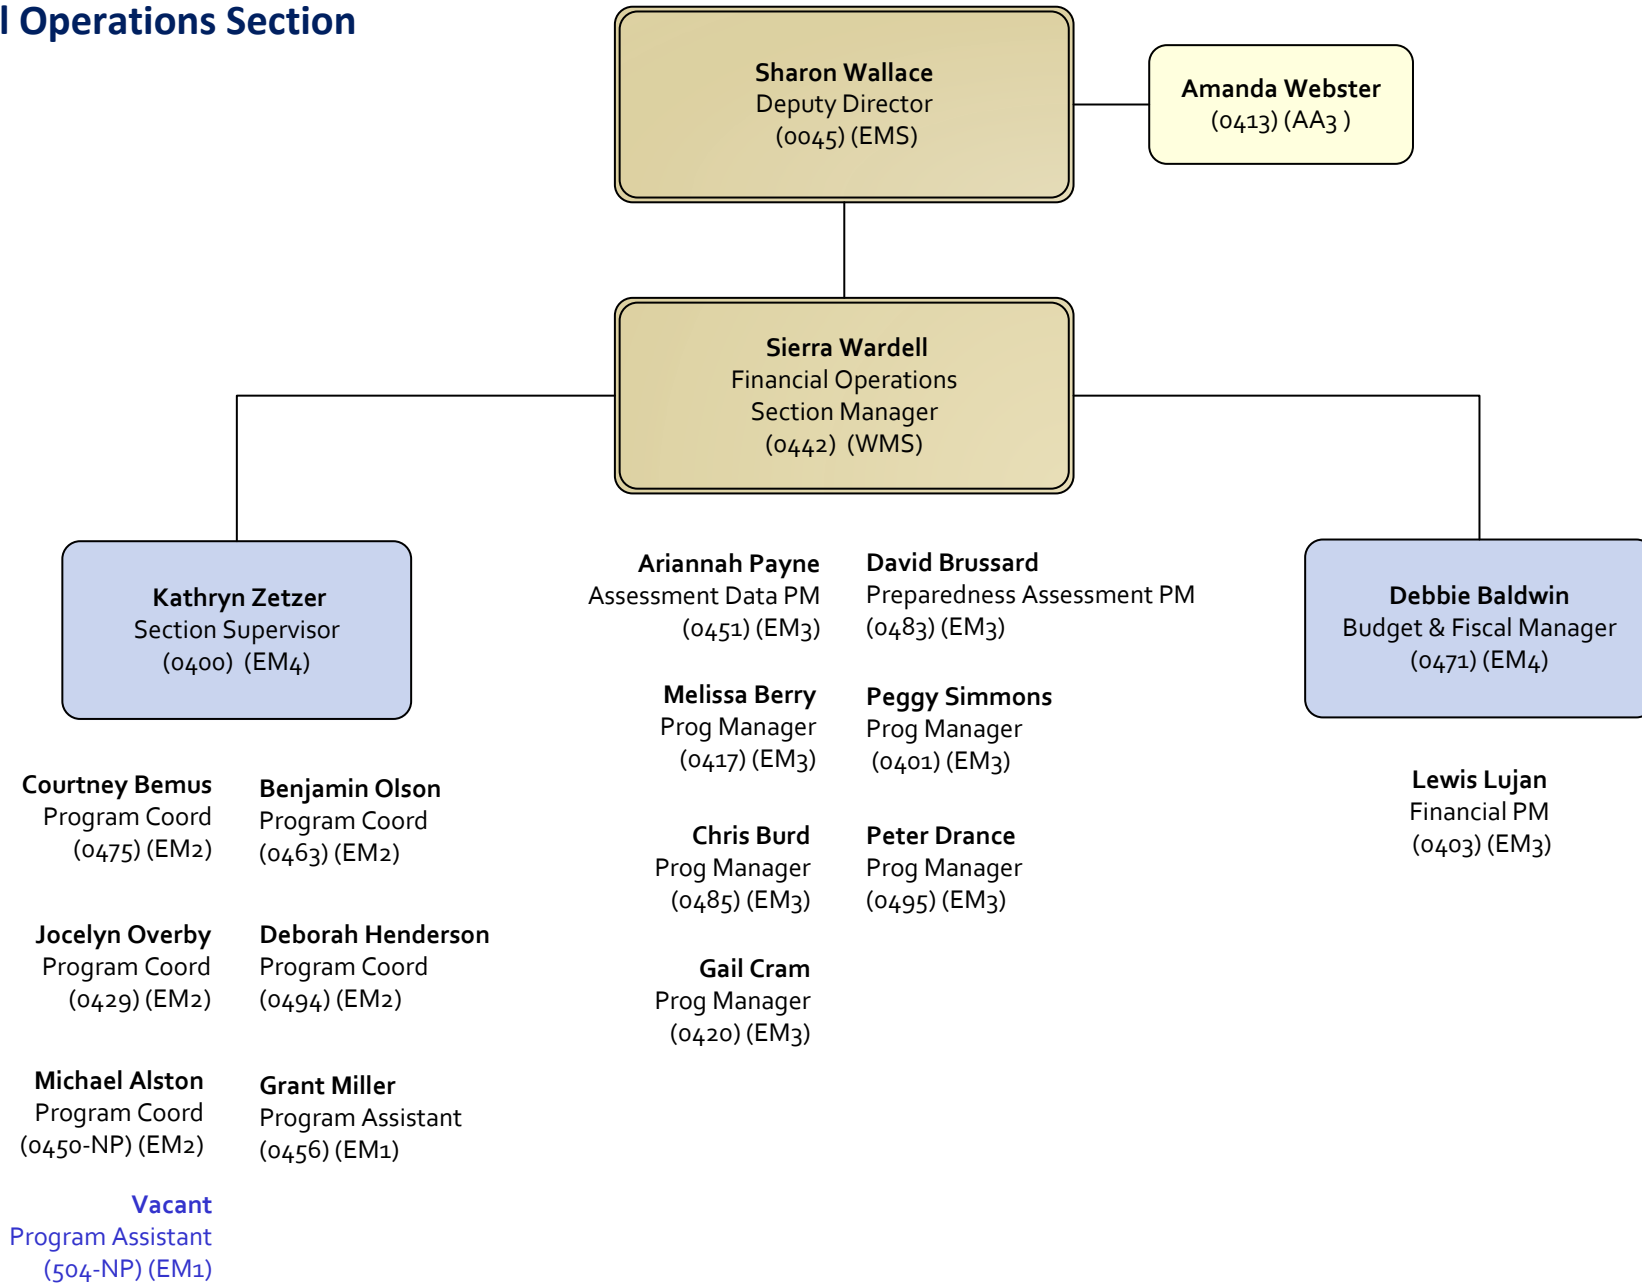

# Washington State Military Department Emergency Management Division

Updated: January 14, 2024

Robert Ezelle  
Director

**Emergency Management Division  
Financial Operations Section**

# Emergency Management Division Emergency Communications Unit