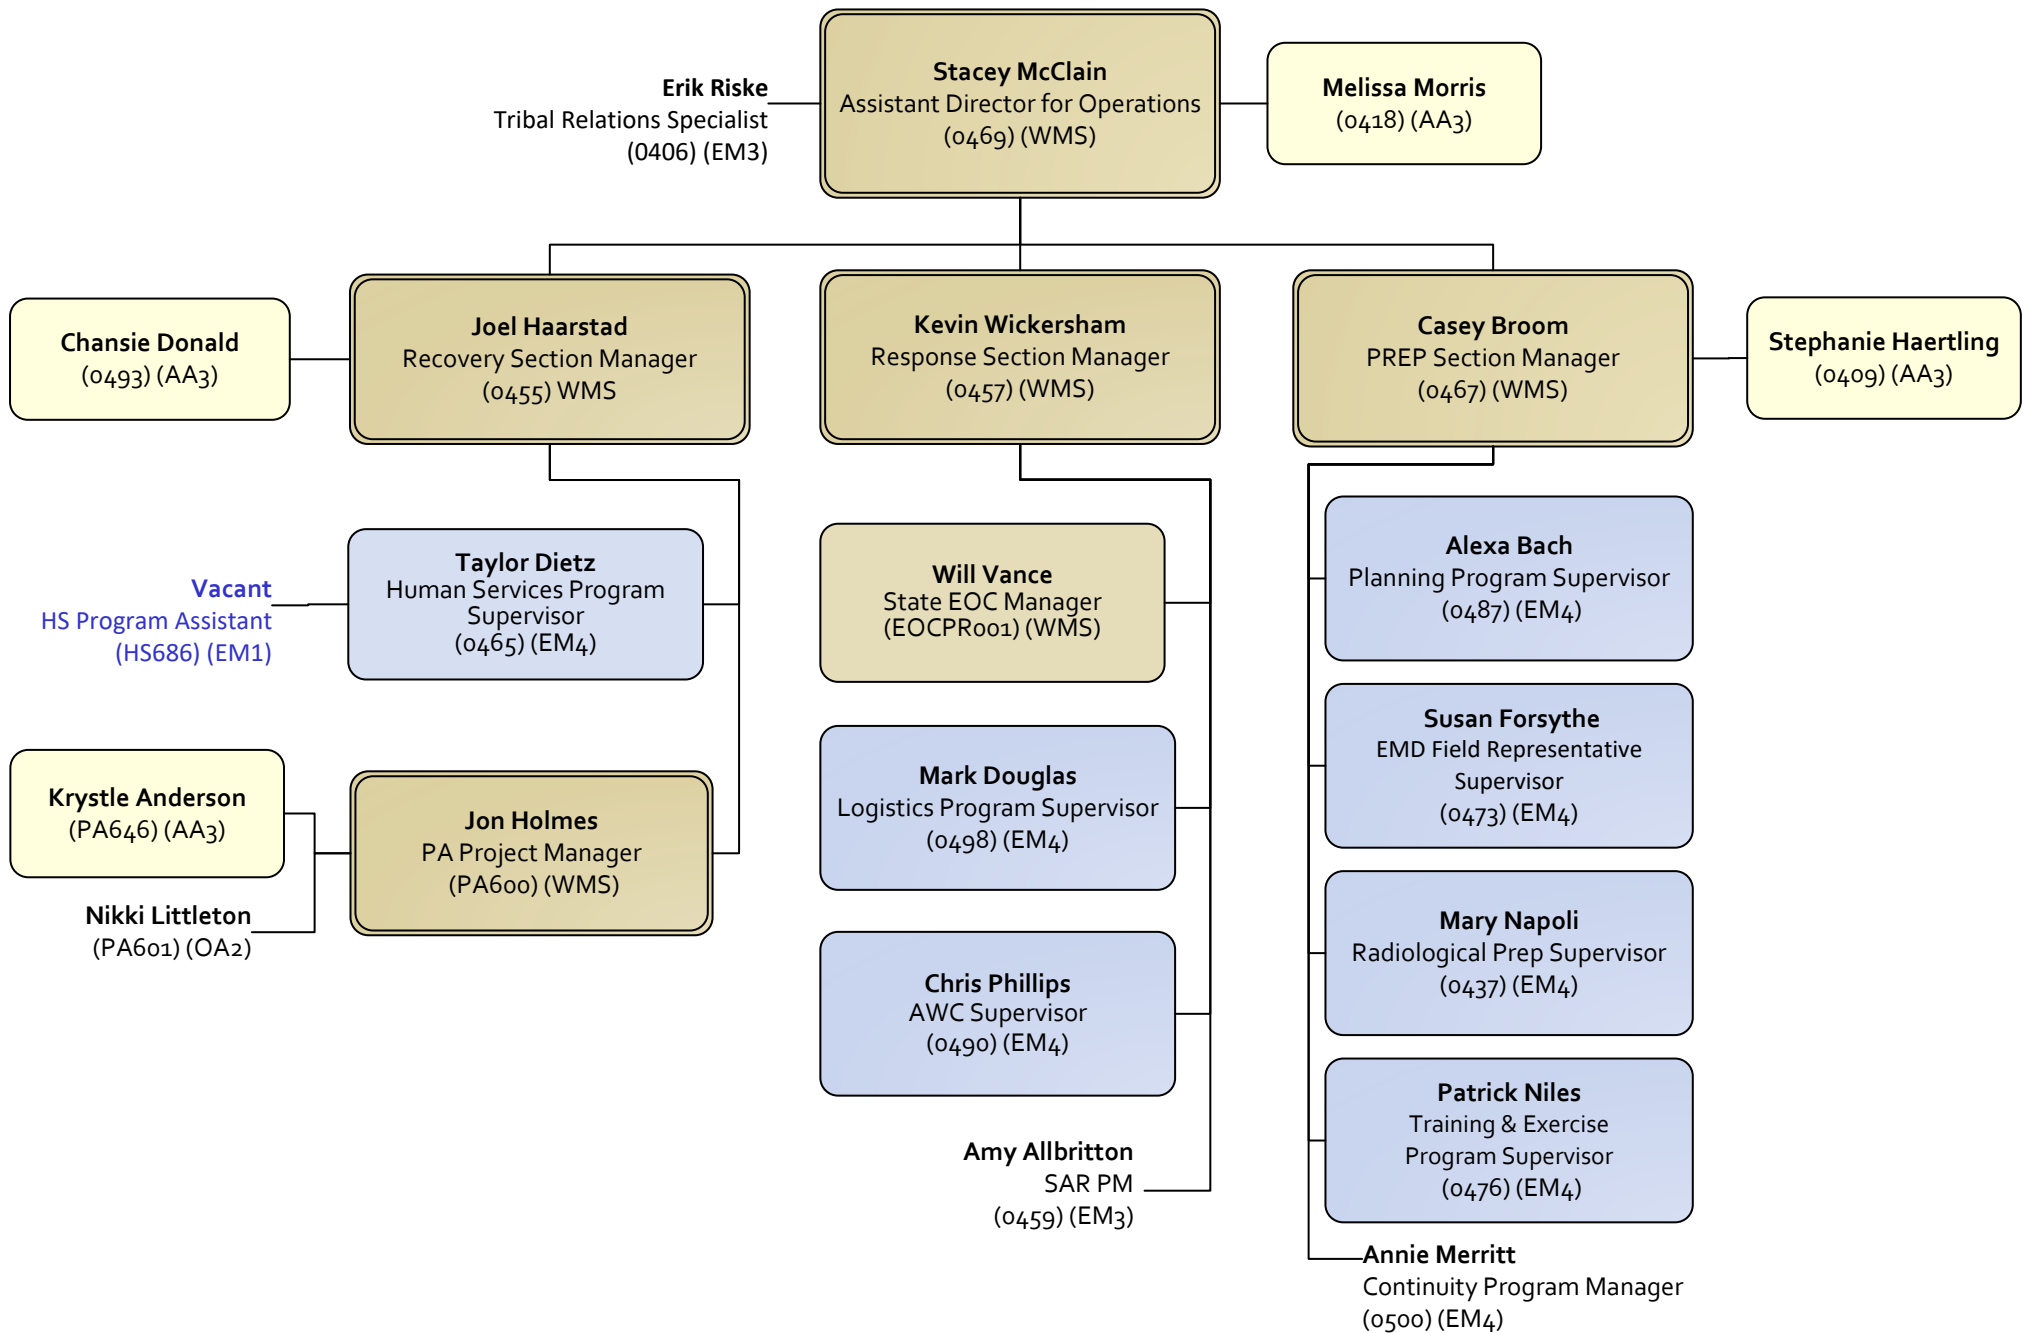

# Washington State Military Department Emergency Management Division

Updated: January 14, 2024

Robert Ezelle  
Director

**Emergency Management Division  
Financial Operations Section**

# Emergency Management Division Emergency Communications Unit

# Emergency Management Division Operations Unit Overview

**Emergency Management Division  
Operations Unit  
Human Services Program**

**Emergency Management Division  
Operations Unit  
Public Assistance Program**